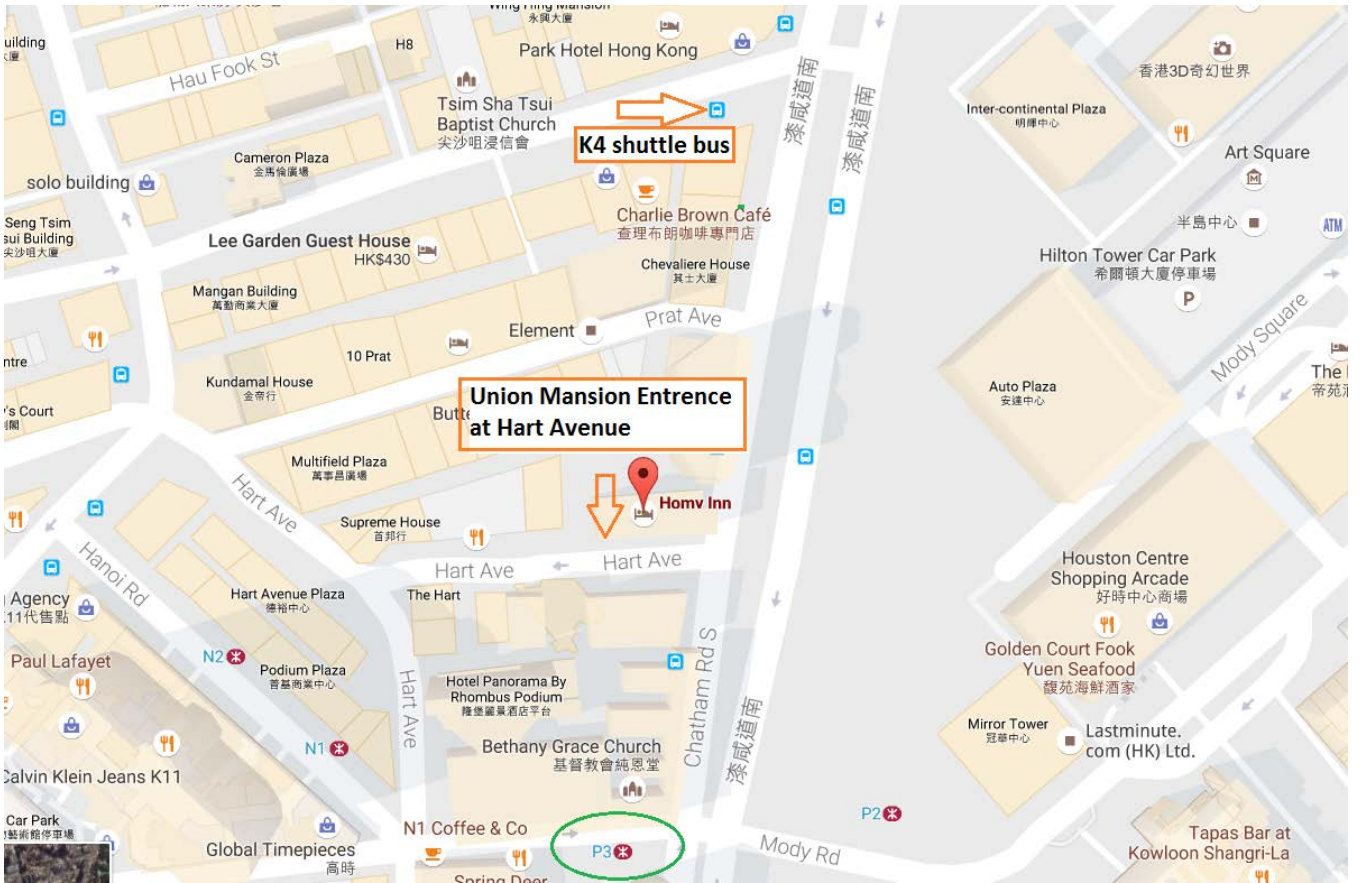

### **HOW TO GET THERE FROM AIRPORT**

BY Airport bus A21:

1. Take the bus at the ground of the transportation center
2. Drop off the bus at Mody Road, Chatham Road South (bus stop no. 16)
3. Turn left side (face to ICBC bank when you drop off) and walk on Chatham Road South
4. Turn right to Hart Avenue, the hostel entrance is in Union Mansion (entrance on Hart Avenue)

BY Airport Express:

1. Take the Airport Express to Kowloon Station
2. Take the free shuttle K4 and get off at Park Hotel
3. Turn right side (face to Park Hotel when you drop off) and walk on the Cameron Road
4. Turn right side again and walk on the Chatham Road South
5. Turn right to Hart Avenue, the hostel entrance is in Union Mansion (entrance on Hart Avenue)

### **HOW TO GET THERE FROM MAINLAND CHINA (from Shenzhen at Lo Wo/Lok Ma Chau)**

BY MTR:

1. Take East Rail Line (to Hung Hom direction)
2. Get off at Hung Hom Station and interchange to West Rail Line (to Tuen Mun direction)
3. Get off at East Tsim Sha Tsui Station > Exit P3 > Go up to ground floor and turn right (the elevator on the back)
4. Cross the road and walk straight on Chatham Road South
5. Turn left to Hart Avenue, the hostel entrance is in Union Mansion (entrance on Hart Avenue)