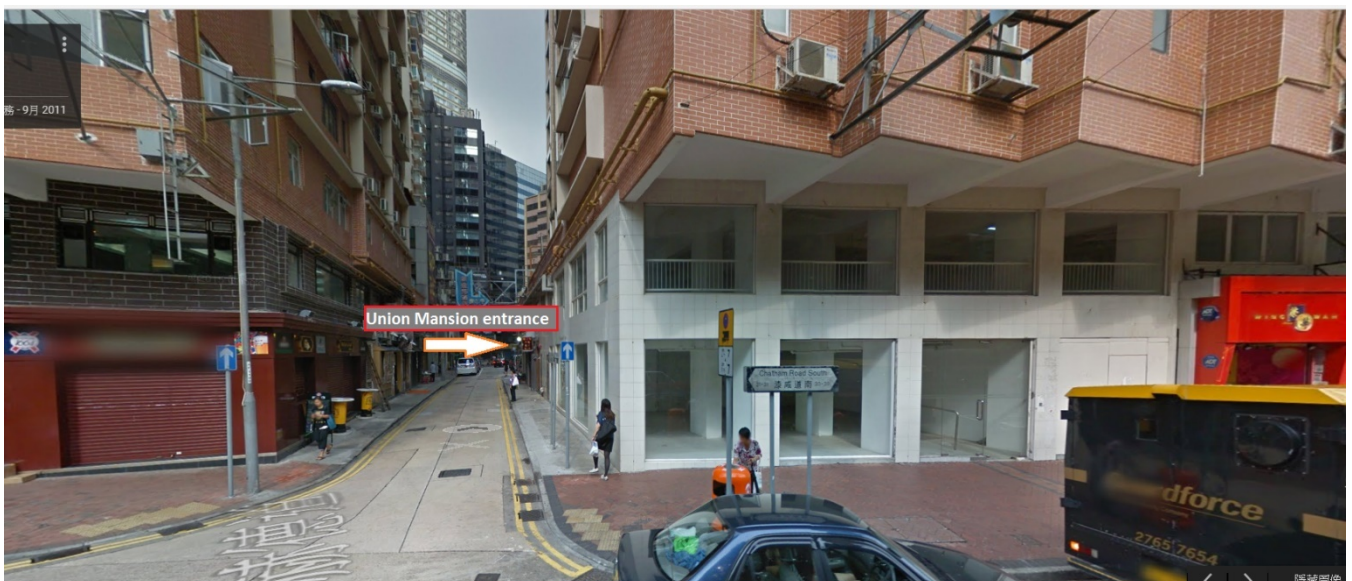

### **HOW TO GET THERE FROM AIRPORT**

BY Airport bus A21:

1. Take the bus at the ground of the transportation center
2. Drop off the bus at Mody Road, Chatham Road South (bus stop no. 16)
3. Turn left side (face to ICBC bank when you drop off) and walk on Chatham Road South
4. Turn right to Hart Avenue, the hostel entrance is in Union Mansion (entrance on Hart Avenue)

BY Airport Express:

1. Take the Airport Express to Kowloon Station
2. Take the free shuttle K4 and get off at Park Hotel
3. Turn right side (face to Park Hotel when you drop off) and walk on the Cameron Road
4. Turn right side again and walk on the Chatham Road South
5. Turn right to Hart Avenue, the hostel entrance is in Union Mansion (entrance on Hart Avenue)

### **HOW TO GET THERE FROM MAINLAND CHINA (from Shenzhen at Lo Wo/Lok Ma Chau)**

BY MTR:

1. Take East Rail Line (to Hung Hom direction)
2. Get off at Hung Hom Station and interchange to West Rail Line (to Tuen Mun direction)
3. Get off at East Tsim Sha Tsui Station > Exit P3 > Go up to ground floor and turn right (the elevator on the back)
4. Cross the road and walk straight on Chatham Road South
5. Turn left to Hart Avenue, the hostel entrance is in Union Mansion (entrance on Hart Avenue)